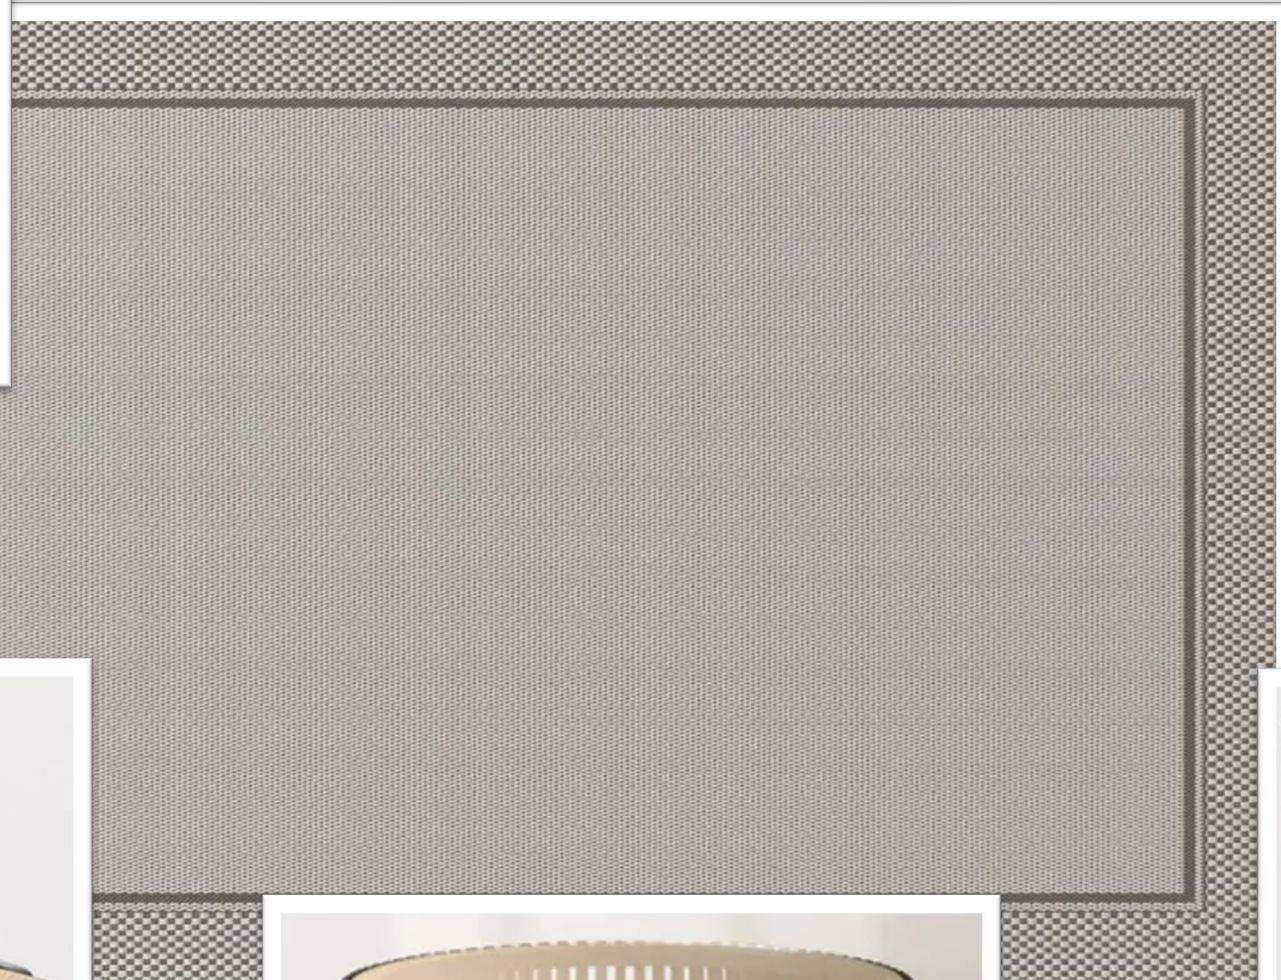

A black and white photograph of a wicker chair with a textured fabric seat, set in a dark, shadowy environment. The chair is the central focus, with its wicker frame and the texture of the seat fabric clearly visible. The background is dark and indistinct, creating a moody atmosphere. The text "Shadow Noods" is written in a white, cursive font in the bottom right corner.

Shadow Noods

Shadow Noods

- Black finish.
- Natural Cane.
- Measurements: L58 x W82 x H70 cm.
- Seat Height: 33cm.
- Indoor use only.

Patio

Outdoor Relaxation

Solar powered lanterns

Material	Lantern Body – Natural Teak and Powder Coated Aluminium Solar Panel with integrated LED light – IP65 rated for Weatherproof (Outdoor) use. Can withstand rain, wind and dust
Size of Lantern (width (at widest part) x height)	56 cm x 65 cm