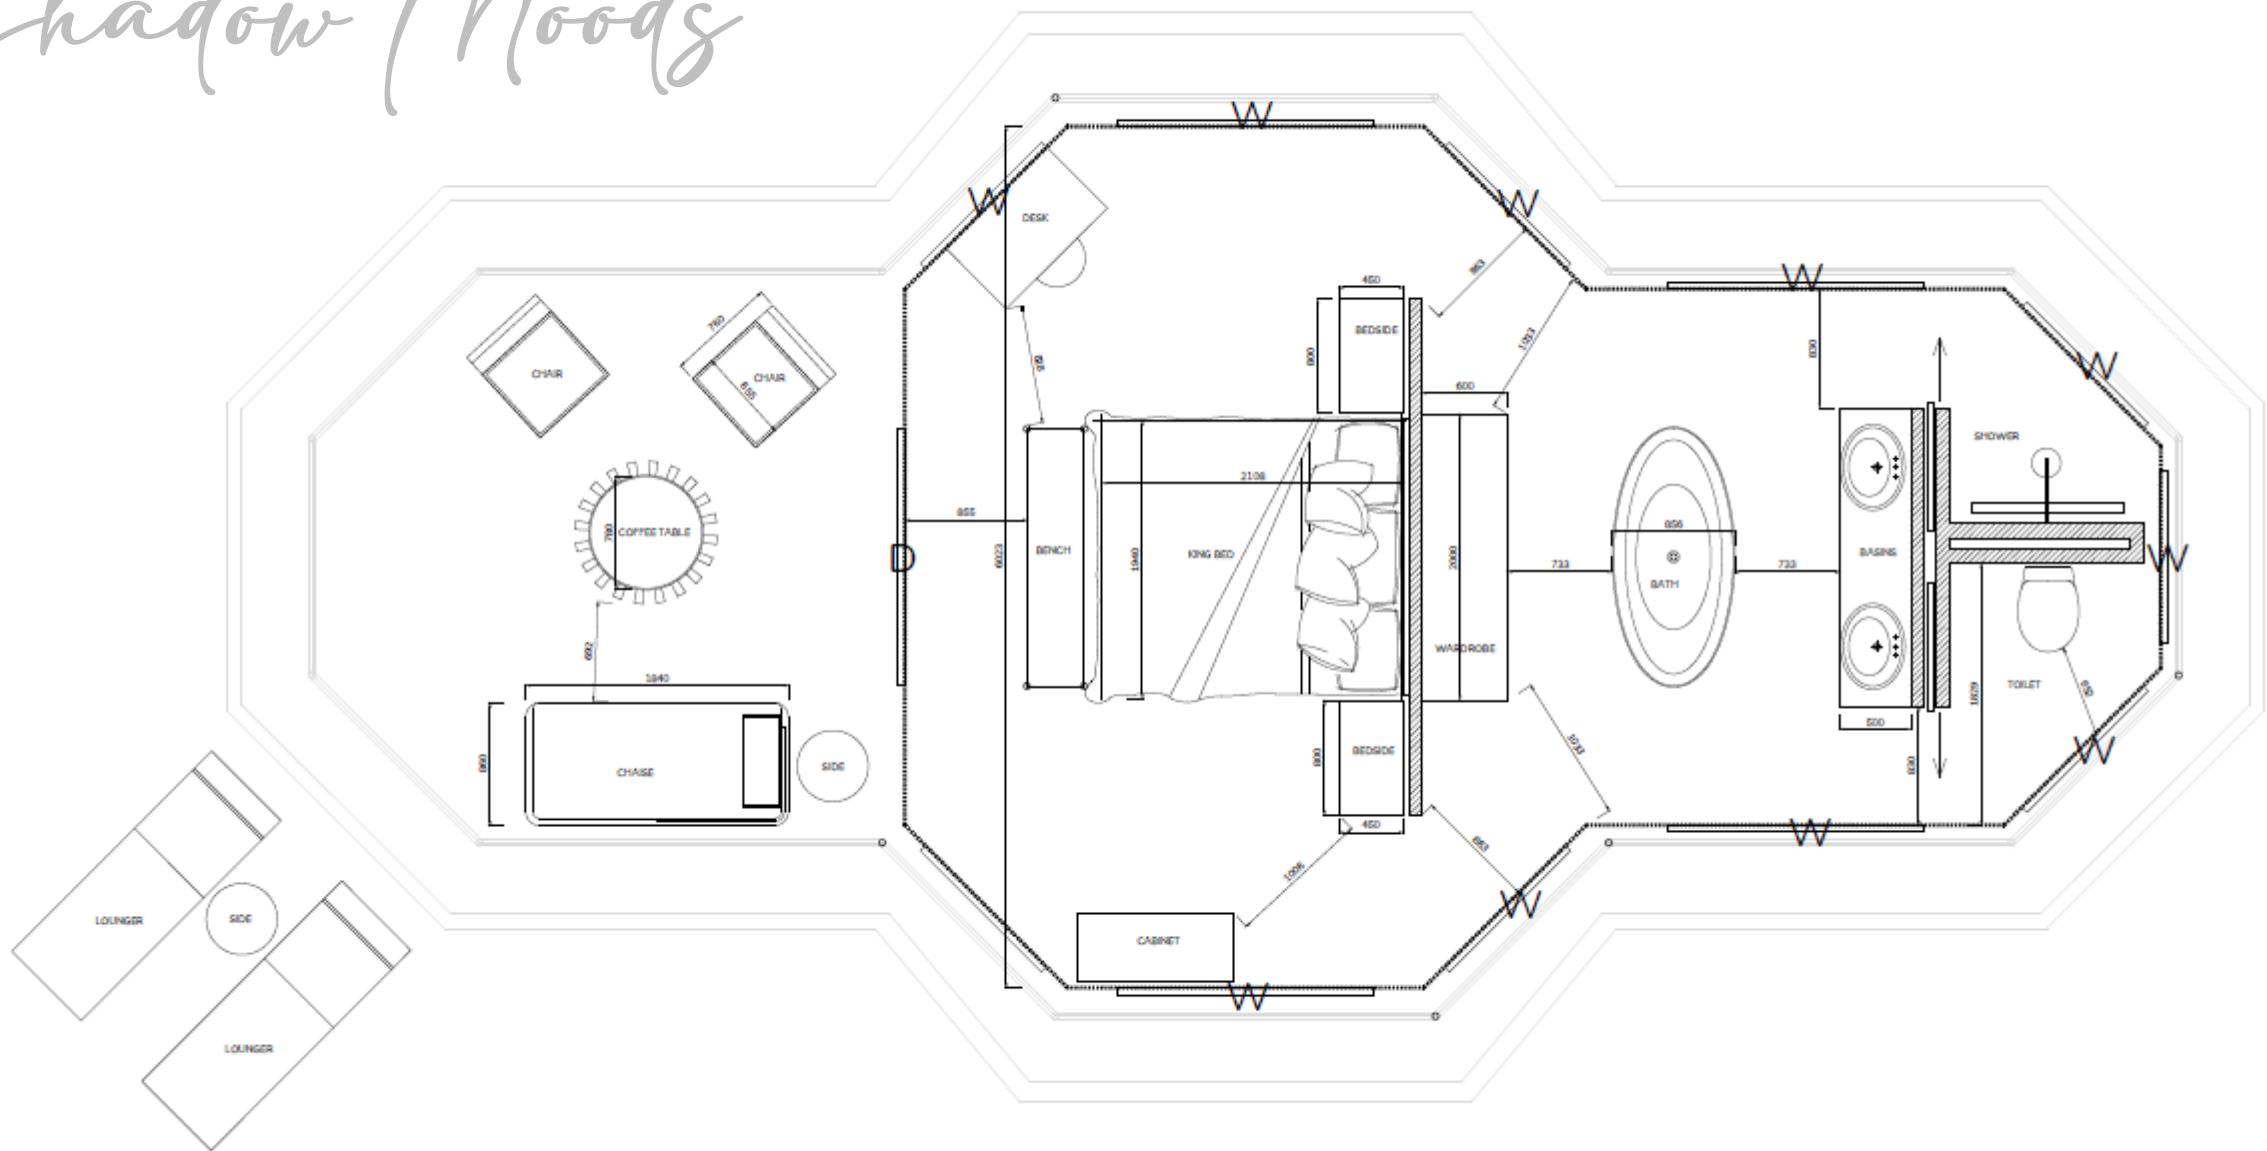

A black and white photograph of a wicker chair with a textured fabric seat, set in a dark, shadowy environment. The chair is the central focus, with its wicker frame and the texture of the seat fabric clearly visible. The background is dark and indistinct, creating a moody atmosphere. The text "Shadow Noods" is written in a white, cursive font in the bottom right corner.

Shadow Noods

Shadow Noods

- Black finish.
- Natural Cane.
- Measurements: L58 x W82 x H70 cm.
- Seat Height: 33cm.
- Indoor use only.

Patio

Outdoor Relaxation

Solar powered lanterns

Material	Lantern Body – Natural Teak and Powder Coated Aluminium Solar Panel with integrated LED light – IP65 rated for Weatherproof (Outdoor) use. Can withstand rain, wind and dust
Size of Lantern (width (at widest part) x height)	56 cm x 65 cm