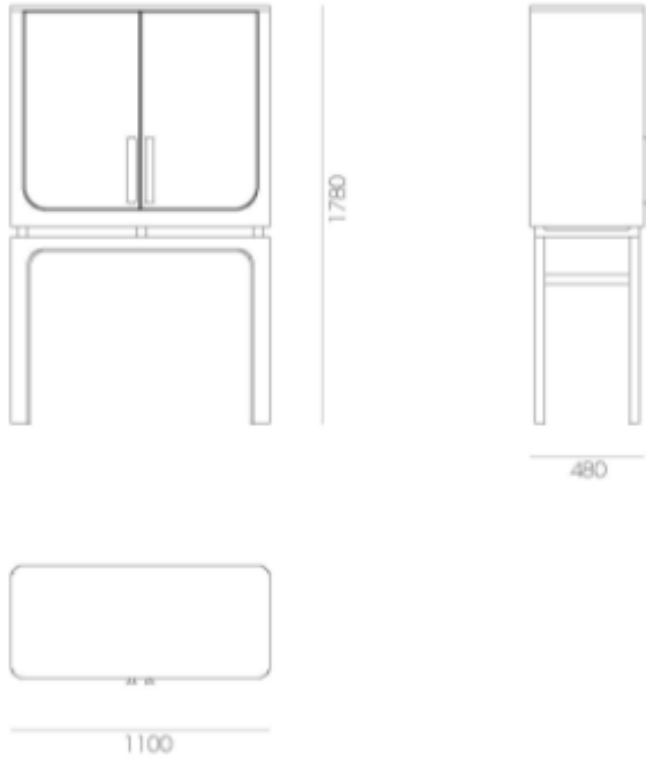

A black and white photograph of a wicker chair with a textured fabric seat, set in a dark, shadowy environment. The chair is the central focus, with its wicker frame and the texture of the seat fabric clearly visible. The background is dark and indistinct, creating a moody atmosphere. The text "Shadow Noods" is written in a white, cursive font in the bottom right corner.

Shadow Noods

Shadow Noods

- Black finish.
- Natural Cane.
- Measurements: L58 x W82 x H70 cm.
- Seat Height: 33cm.
- Indoor use only.

Patio

Outdoor Relaxation

Solar powered lanterns

Material	Lantern Body – Natural Teak and Powder Coated Aluminium Solar Panel with integrated LED light – IP65 rated for Weatherproof (Outdoor) use. Can withstand rain, wind and dust
Size of Lantern (width (at widest part) x height)	56 cm x 65 cm