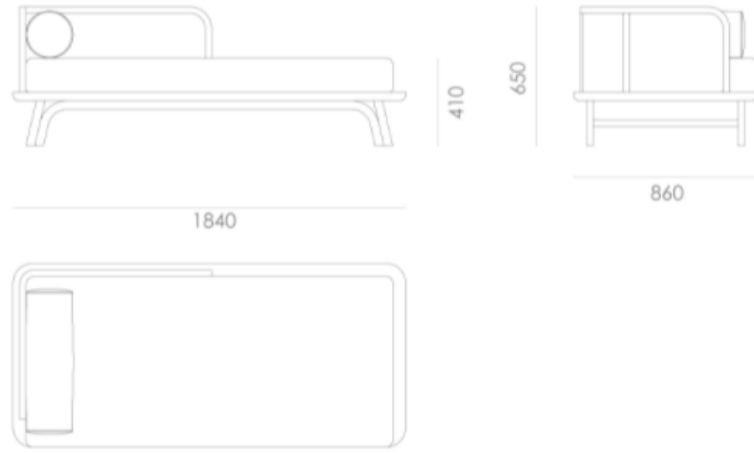

A black and white photograph of a wicker chair with a textured fabric seat, set in a dark, shadowy environment. The chair is the central focus, with its wicker frame and the texture of the seat fabric clearly visible. The background is dark and indistinct, creating a moody atmosphere. The text "Shadow Noods" is written in a white, cursive font in the bottom right corner.

Shadow Noods

Shadow Noods

- Black finish.
- Natural Cane.
- Measurements: L58 x W82 x H70 cm.
- Seat Height: 33cm.
- Indoor use only.

Patio

Outdoor Relaxation

Solar powered lanterns

Material	Lantern Body – Natural Teak and Powder Coated Aluminium Solar Panel with integrated LED light – IP65 rated for Weatherproof (Outdoor) use. Can withstand rain, wind and dust
Size of Lantern (width (at widest part) x height)	56 cm x 65 cm