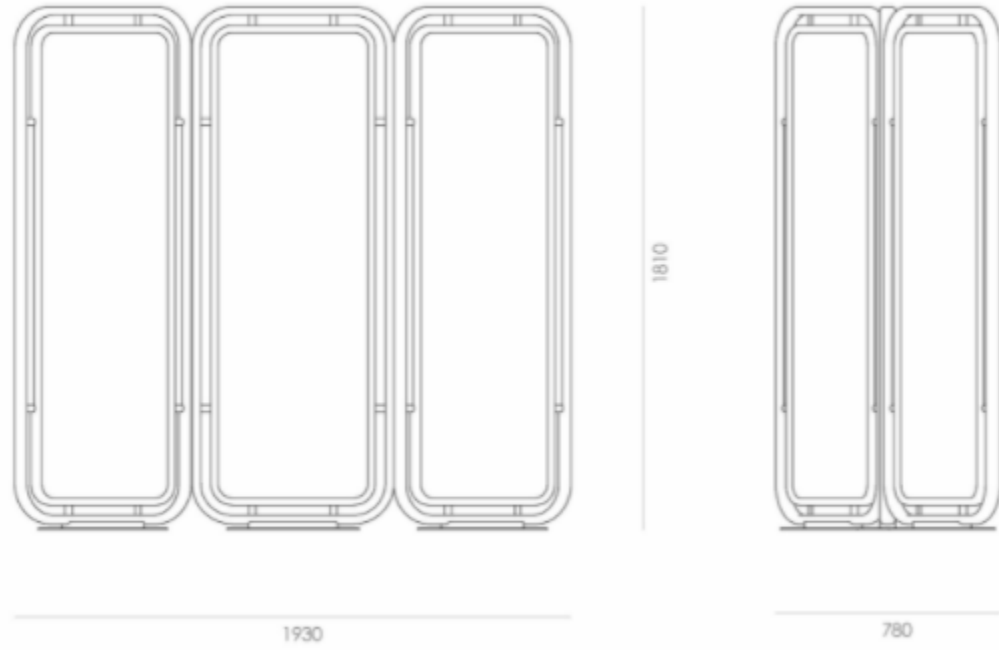

Shadow Noods

Shadow Noods

- Black finish.
- Natural Cane.
- Measurements: L58 x W82 x H70 cm.
- Seat Height: 33cm.
- Indoor use only.

Patio

Outdoor Relaxation

Solar powered lanterns

Material	Lantern Body – Natural Teak and Powder Coated Aluminium Solar Panel with integrated LED light – IP65 rated for Weatherproof (Outdoor) use. Can withstand rain, wind and dust
Size of Lantern (width (at widest part) x height)	56 cm x 65 cm